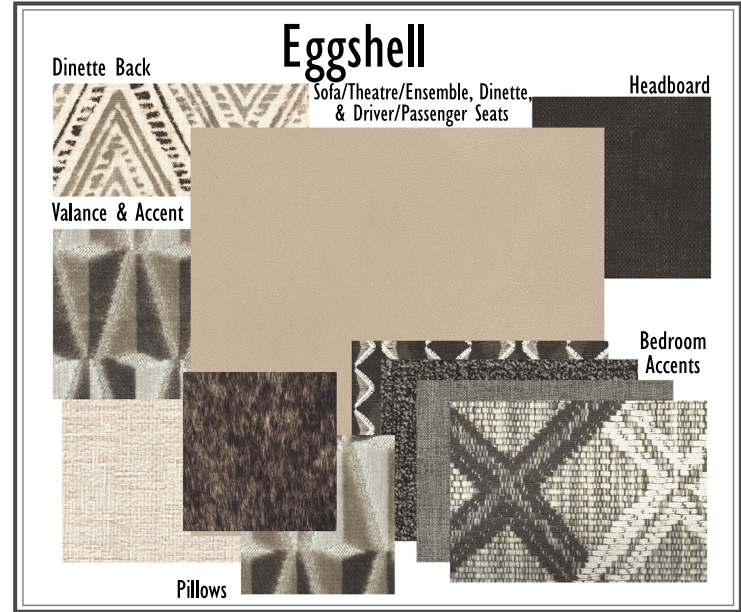

# Reatta 2022 Reatta XL

Almond Maple

Auburn Maple

High-Gloss Stonewall Grey

Vintage Linen Maple  
Wood Option

Tile Flooring  
(with Almond & Auburn Cabinets)

Tile Flooring  
(with Stonewall Grey Cabinets)

Wallboard Main

Solid Surface  
Countertops

Backsplash