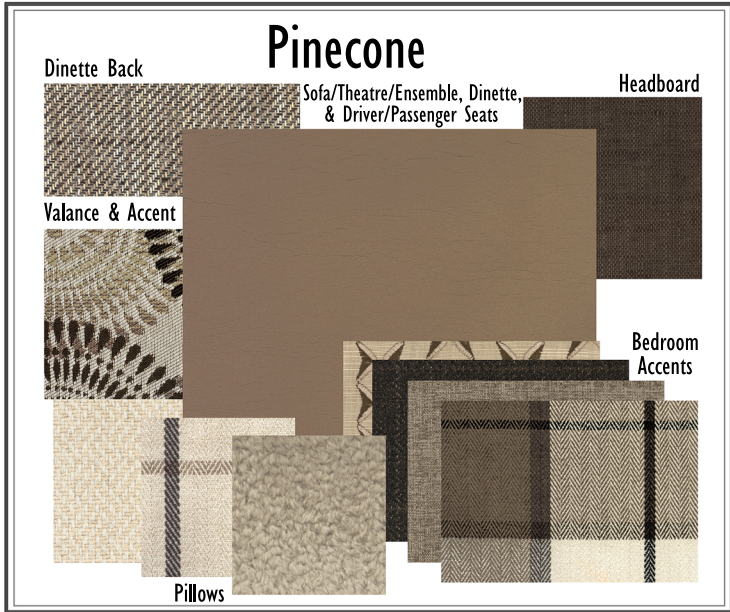

# Reatta 2022 Reatta XL

Almond Maple

Auburn Maple

High-Gloss Stonewall Grey

Vintage Linen Maple  
Wood Option

Tile Flooring  
(with Almond & Auburn Cabinets)

Tile Flooring  
(with Stonewall Grey Cabinets)

Wallboard Main

Solid Surface  
Countertops

Backsplash