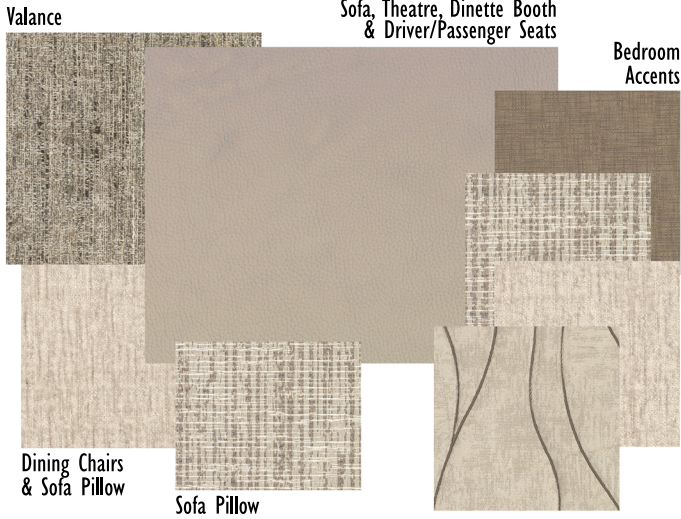

ENTEGRA
COACH®

2022

Anthem

Desert Décor

Metro Décor

Bavarian Décor

Almond Maple

Auburn Maple

High-Gloss Stonewall Grey
Wood Option

Vintage Linen Maple
Wood Option

Wallboard Main -
Tilbury Mineral

Wallboard Accent -
Tierra Horizontal

Lav
Backsplash

Countertops & Floor Tile
(with Almond & Auburn cabinets)

Countertops & Floor Tile
(with Stonewall Grey cabinets)

Shower Tile

Shower Floor Tile